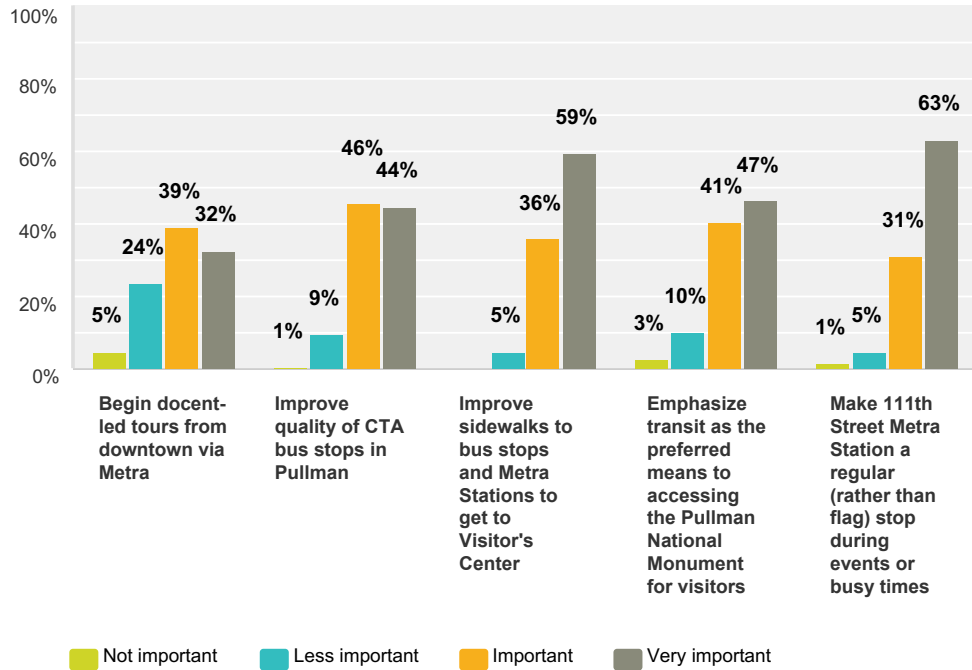

Q1 Wayfinding and signage

Answered: 154 Skipped: 2

Q2 Pullman on Foot

Answered: 151 Skipped: 5

Pullman Transportation and Access Plan

Q3 Pullman on Transit

Answered: 152 Skipped: 4

Q4 Pullman: A Bike Destination

Answered: 152 Skipped: 4

Pullman Transportation and Access Plan

Q5 Vehicles and Parking

Answered: 151 Skipped: 5

Q6 Are you a resident of?

Answered: 145 Skipped: 11

Answer Choices	Responses
Pullman or nearby neighborhood (Rosemoor, Roseland, West Pullman, Riverdale, etc.)	49% 71
Other Chicago neighborhood	24% 34
Metro Chicago	18% 26
Other area (specify below)	9% 13
Total	144